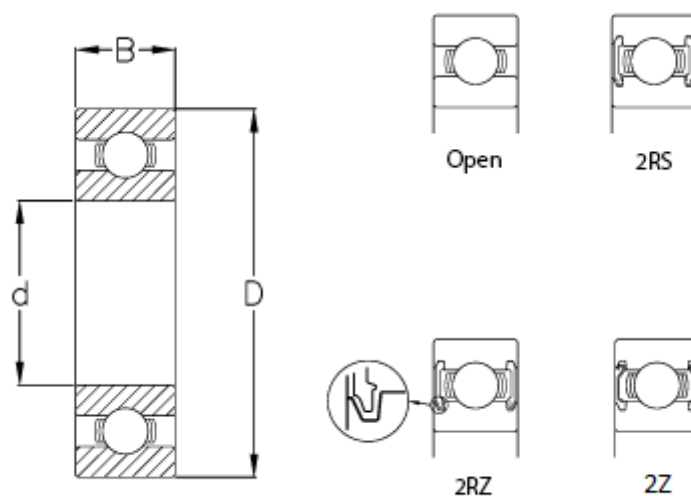

# Data Sheet

Article number: 57960301000807

Description: CeramicSpeed hybrid bearing Insulate sealed  
6000-2RS/CSB

## Measures

B	= 8
Ball grade	= 5
C (KN)	= 3.97
C0	= 1.96
d	= 10
D	= 26
Max rpm.	= 19000
Type	= 6000